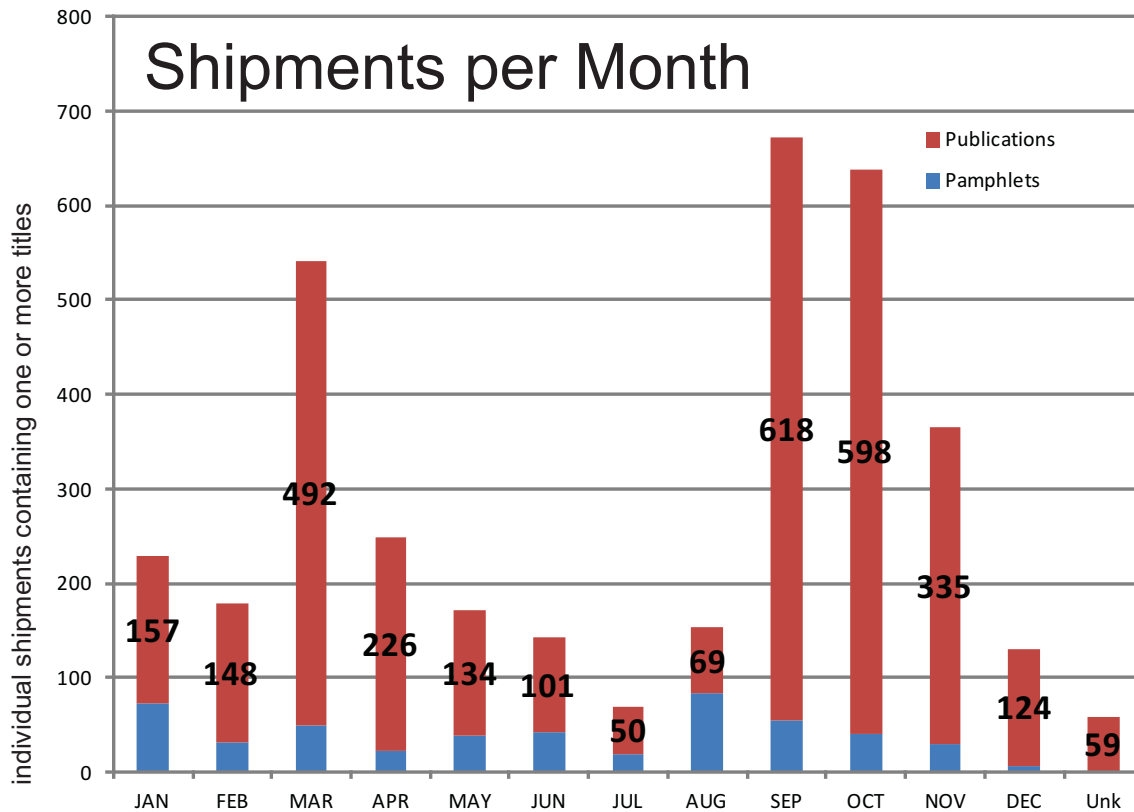

Individual Title Demand

% of Total Request (all pubs, all languages combined)

2011 Order Activity: Pamphlets

Individual Orders by Title

Average Order Size

2011 Order Activity: Publications

Individual Orders by Title

Average Order Size