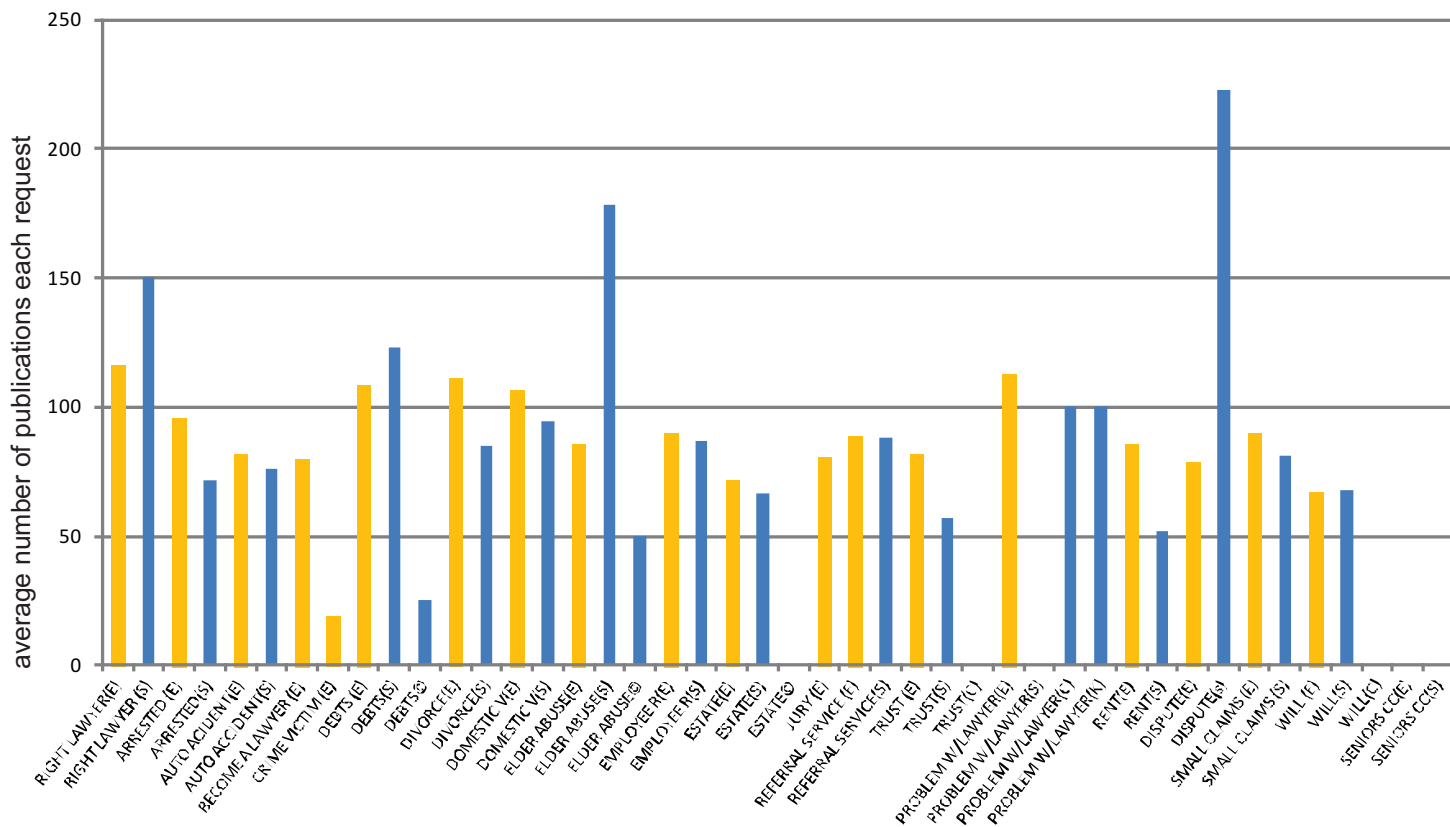

Individual Title Demand

% of Total Request (all pubs, all languages combined)

2011 Order Activity: Pamphlets

Individual Orders by Title

Average Order Size

2011 Order Activity: Publications

Individual Orders by Title

Average Order Size