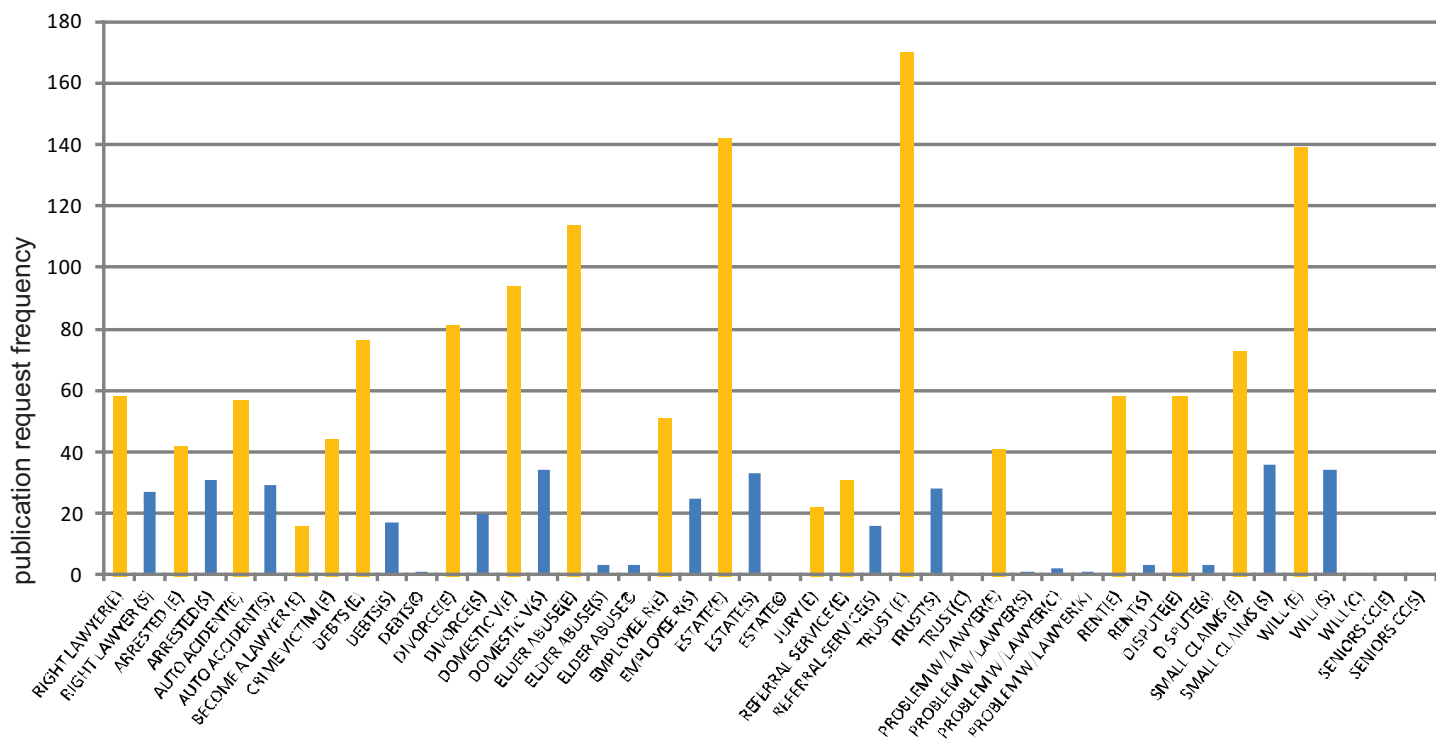

Individual Title Demand

% of Total Request (all pubs, all languages combined)

2011 Order Activity: Pamphlets

Individual Orders by Title

Average Order Size

2011 Order Activity: Publications

Individual Orders by Title

Average Order Size