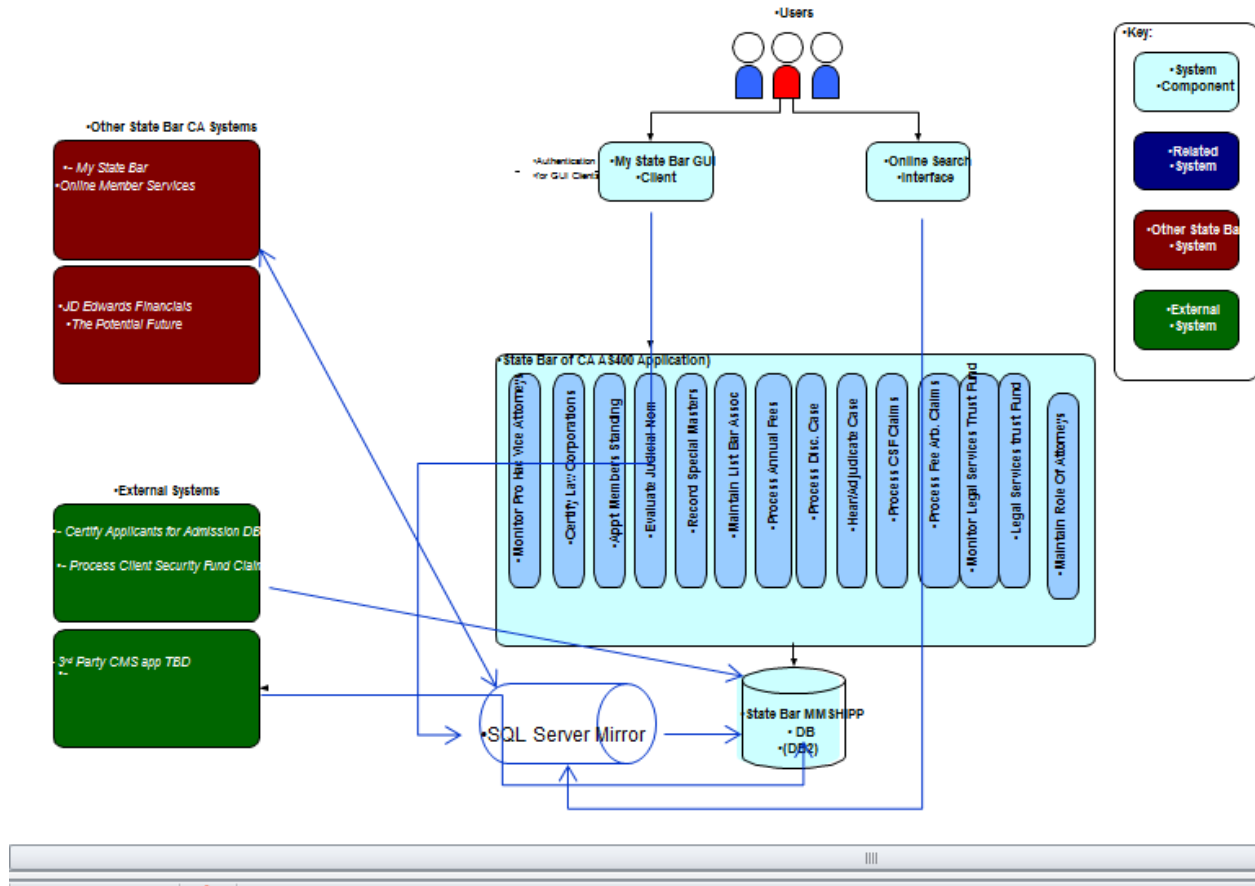

The State Bar Visual Computing Environment

Current State

Note: contact Cathy.hamilton@calbar.ca.gov for non-visual alt-text versions of these schematics

High Level Application Diagram

Technical Logical Architecture

State Bar of California Logical Architecture Diagram

Future State

NOTE: The pilot future system is surrounded in the rectangular box below.