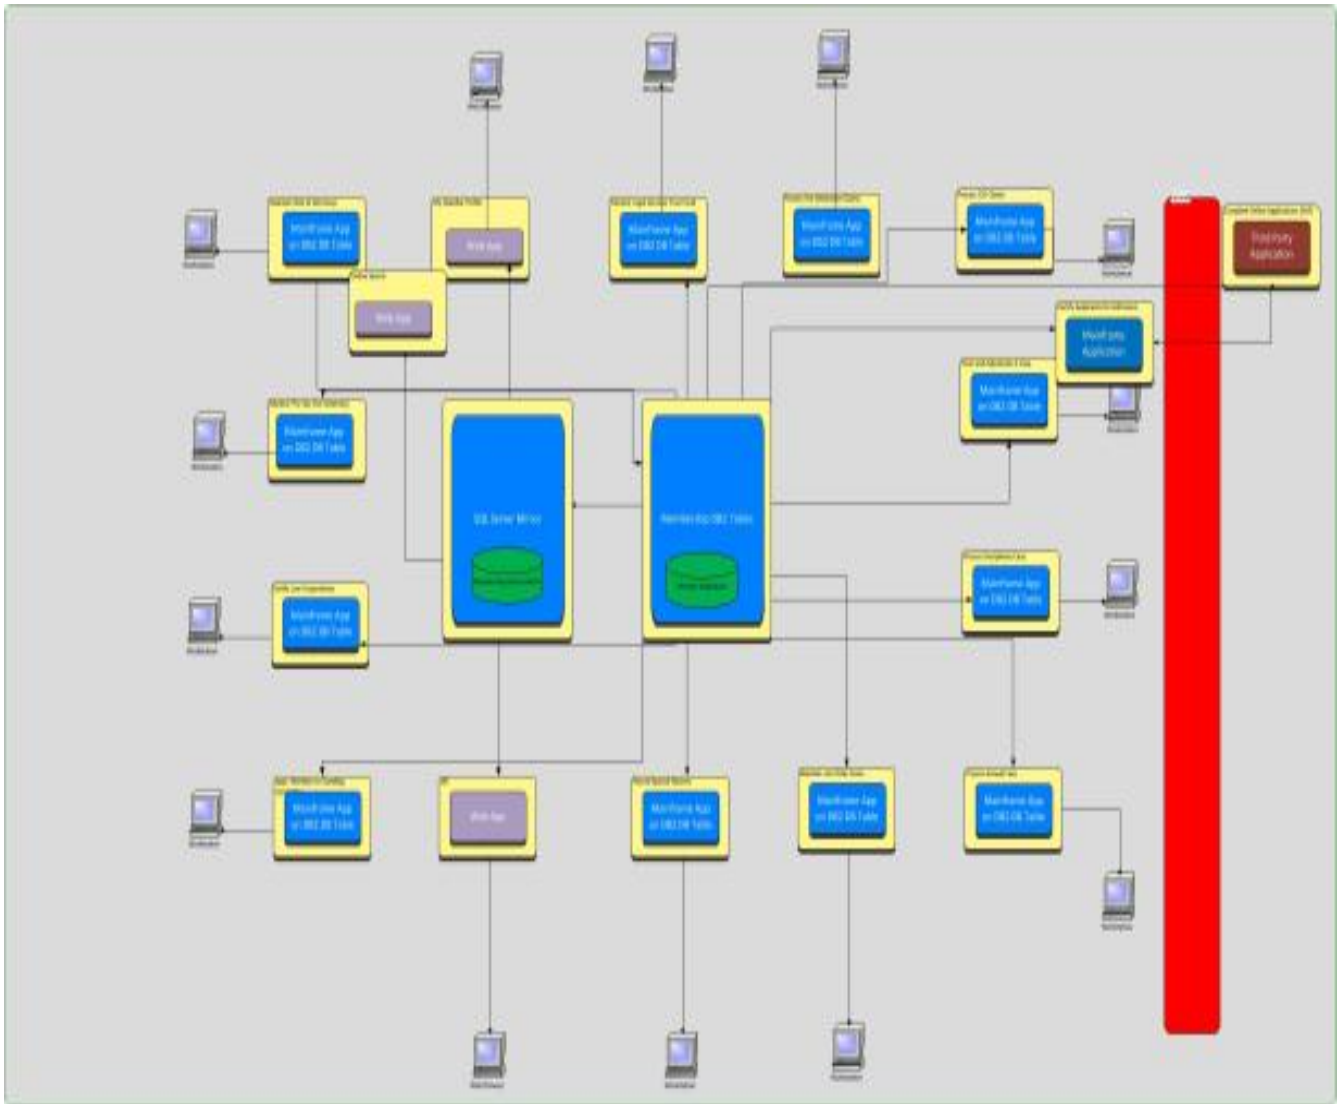

The State Bar Visual Computing Environment

Current State

Note: contact Cathy.hamilton@calbar.ca.gov for non-visual alt-text versions of these schematics

High Level Application Diagram

Technical Logical Architecture

State Bar of California Logical Architecture Diagram

Future State

NOTE: The pilot future system is surrounded in the rectangular box below.