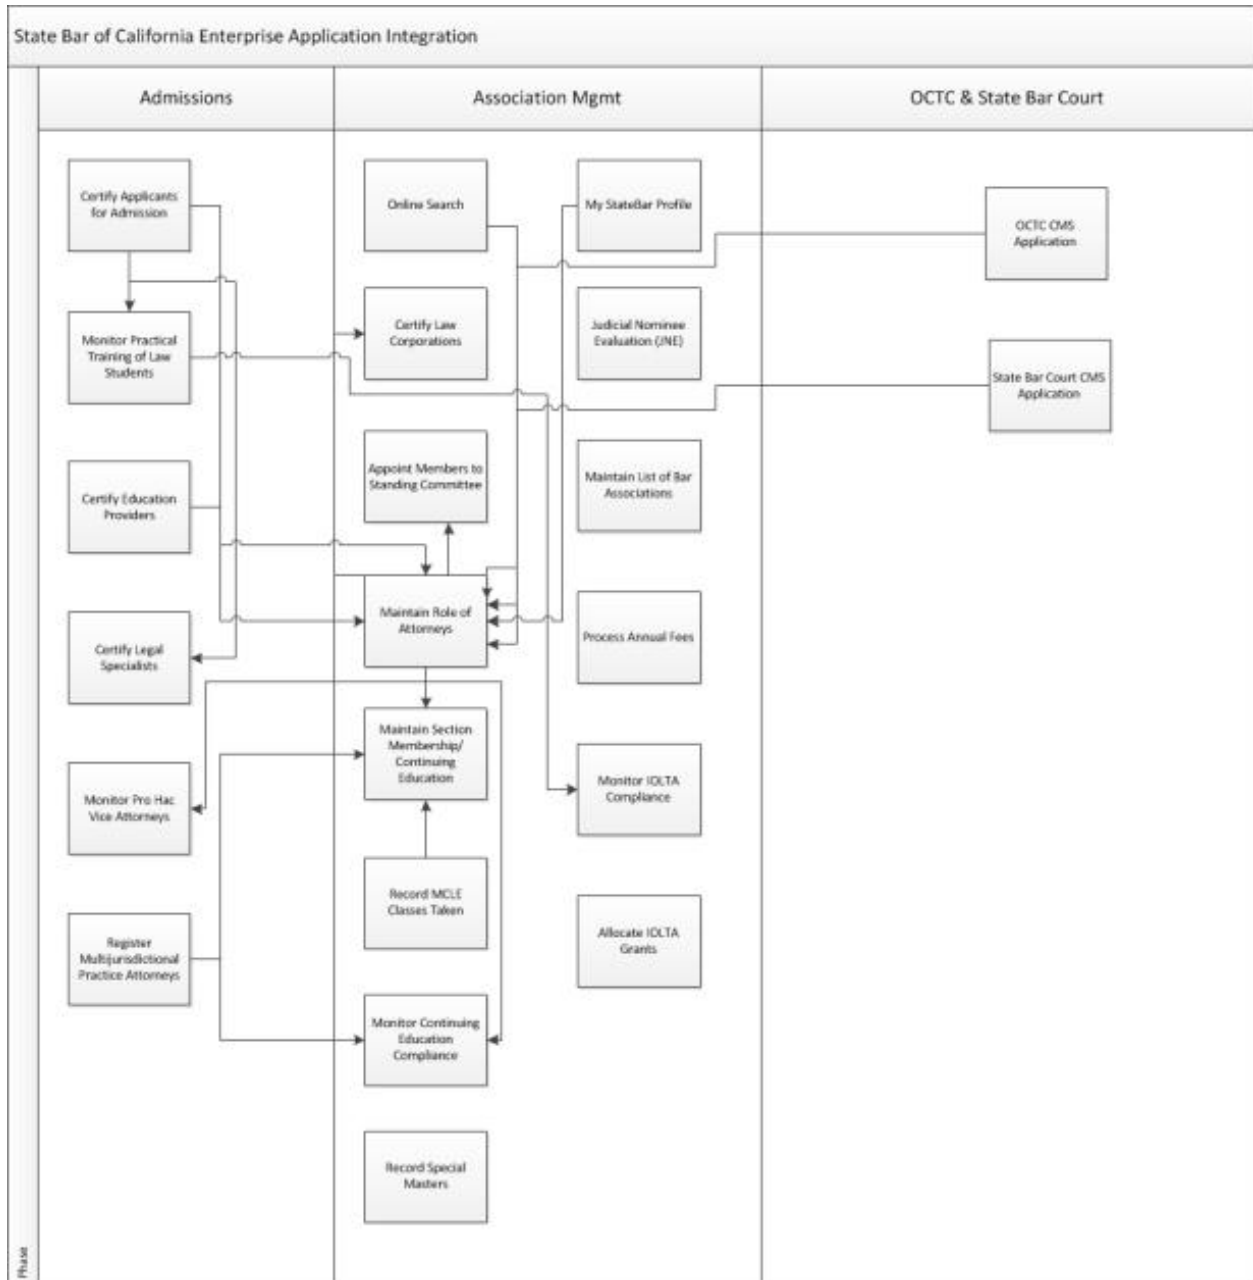

The State Bar Visual Computing Environment

Current State

Note: contact Cathy.hamilton@calbar.ca.gov for non-visual alt-text versions of these schematics

High Level Application Diagram

Technical Logical Architecture

State Bar of California Logical Architecture Diagram

Future State

NOTE: The pilot future system is surrounded in the rectangular box below.